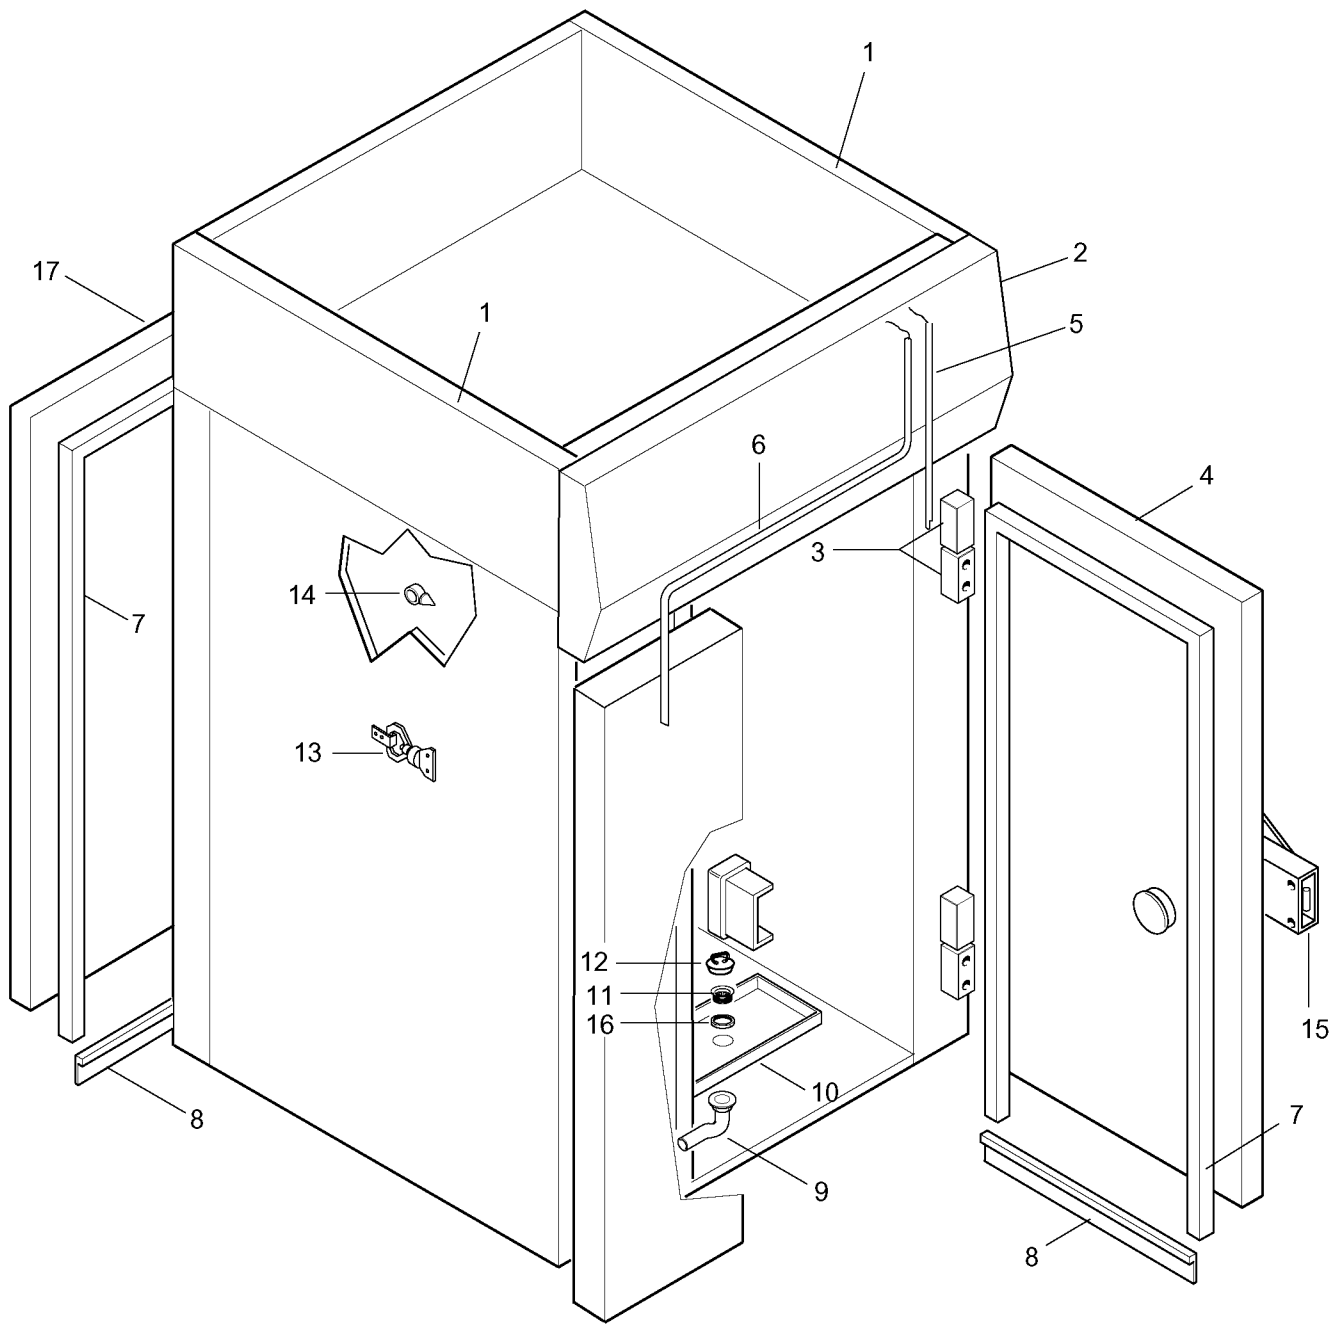

ABBATTITORI DA 72-144 Kg
72-144 Kg BLAST CHILLERS

Code	Type	Ref.	
728019	BC72	a	
728147	BC72D	a	
728021	BC144	b	
728149	BC144D	b	
728020	BC72R	c	(with remote cooling unit / con gruppo remoto)
728148	BC72RD	c	(with remote cooling unit / con gruppo remoto)
728022	BC144R	d	(with remote cooling unit / con gruppo remoto)
728150	BC144RD	d	(with remote cooling unit / con gruppo remoto)
728033	BCF72	e	
728152	BCF72D	e	
728035	BCF144	f	
728154	BCF144D	f	
728034	BCF72R	g	(with remote cooling unit / con gruppo remoto)
728153	BCF72RD	g	(with remote cooling unit / con gruppo remoto)
728036	BCF144R	h	(with remote cooling unit / con gruppo remoto)
728155	BCF144RD	h	(with remote cooling unit / con gruppo remoto)
728151	BC144RT	i	(with remote cooling unit / con gruppo remoto)

Indice

Pag. 1	Mobile
2	Gruppo refrigerante
3	Impianto elettrico
4-5	Lista ricambi

Marchio / Brand: Tutti / All

Paese / Country: Tutti / All

Abbattitori da Kg 72-144
72-144 Kg Blast Chillers